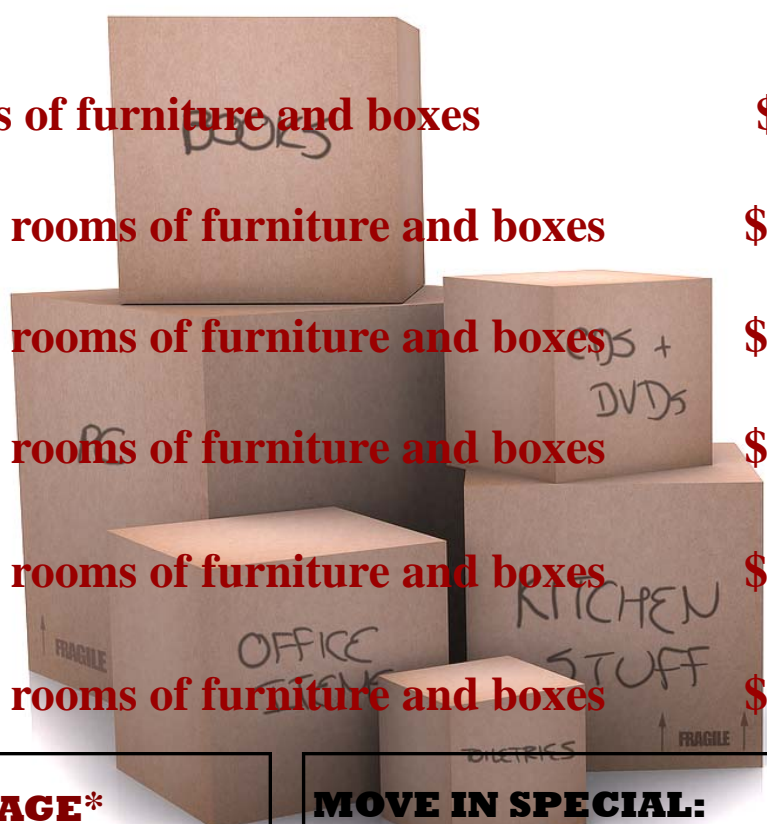

CROWNE STORAGE

SPECIAL PRICING

ALL A/C UNITS

<u>Unit Size</u>	<u>Suggested Use</u>	<u>Upstairs Unit Price*</u>	<u>Downstairs Unit Price*</u>
5 x 5	Boxes up to 12 (small tools, etc.)	\$35	\$45
5 x 10	Up to 2 rooms of furniture and boxes	\$55	\$65
5 x 15	2 rooms of furniture and boxes	\$65	\$90
10 x 10	Up to 3 rooms of furniture and boxes	\$100	\$120
10 x 15	Up to 4 rooms of furniture and boxes	\$125	\$140
10 x 20	Up to 5 rooms of furniture and boxes	\$160	\$185
15 x 15	Up to 6 rooms of furniture and boxes	\$185	\$200
10 x 30	Up to 8 rooms of furniture and boxes	\$250	\$250